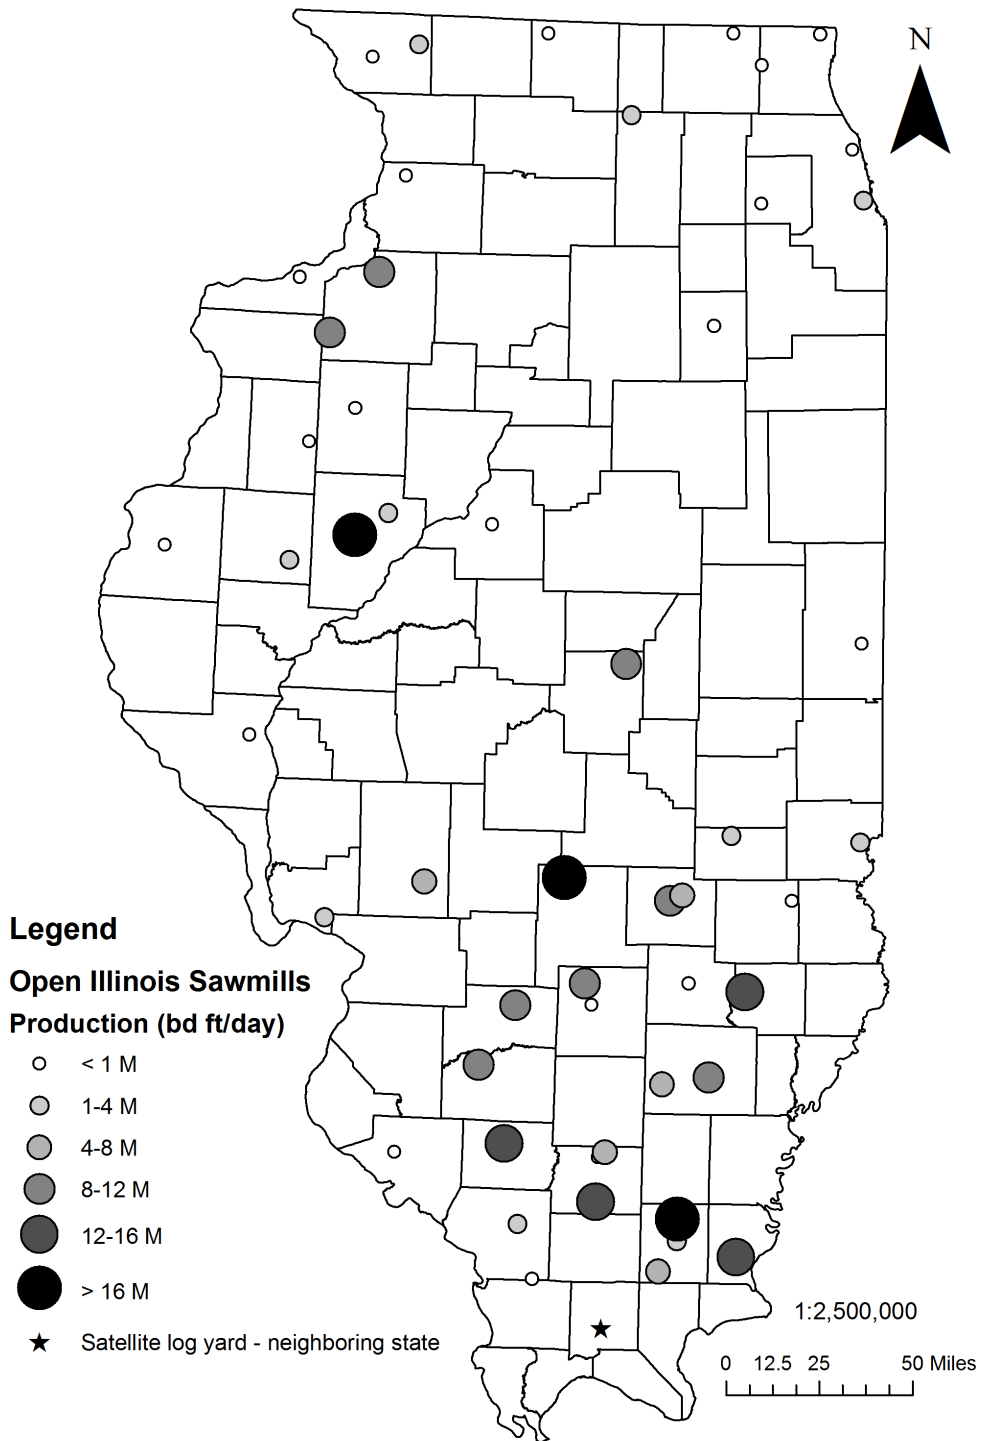

Since the directory was last published in 2005, 75 sawmills (nearly 50%) have closed across the state. Eleven of these sawmills had a production of greater than 8,000 bd ft/ day, while the remaining sawmills were smaller in size (Figure 2). Eighteen sawmills are currently idle, all of which historically produced less 4,000 bd ft/ day. Many of the closed or idle sawmills cited retirement, lack of business, or state of the economy as reasons for closing (even temporarily).

# 2016 Illinois Sawmill Directory

Figure 1. Statewide depiction of currently open Illinois sawmills by size. Only mills of known size and location are displayed. The starred location is an established log yard that collects logs in Illinois and processes them in Missouri.

# 2016 Illinois Sawmill Directory

Figure 2. Statewide depiction of Illinois sawmills by size that have closed since 2005. Only mills of known size and location are displayed.

2016 Illinois Sawmill Directory