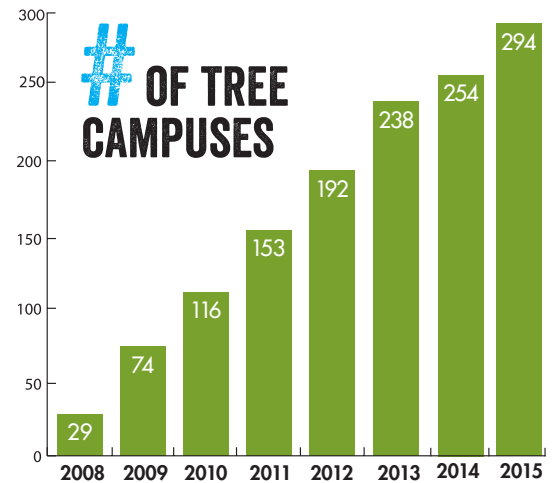

**TREE
CAMPUS
USA**

**2015
SUMMARY**

Established **2008**
Year Tree Campus USA started

LARGEST & SMALLEST CAMPUS

**The Ohio State
University**
98,322 students

**Nebraska College of
Technical Agriculture**
300 students

TREE CAMPUS USA from coast to coast

📍 = Location of a
Tree Campus USA
college or university

3,586,678

of students enrolled at a Tree Campus

\$46,406,176

\$ spent by campuses on tree planting, care and management in 2015