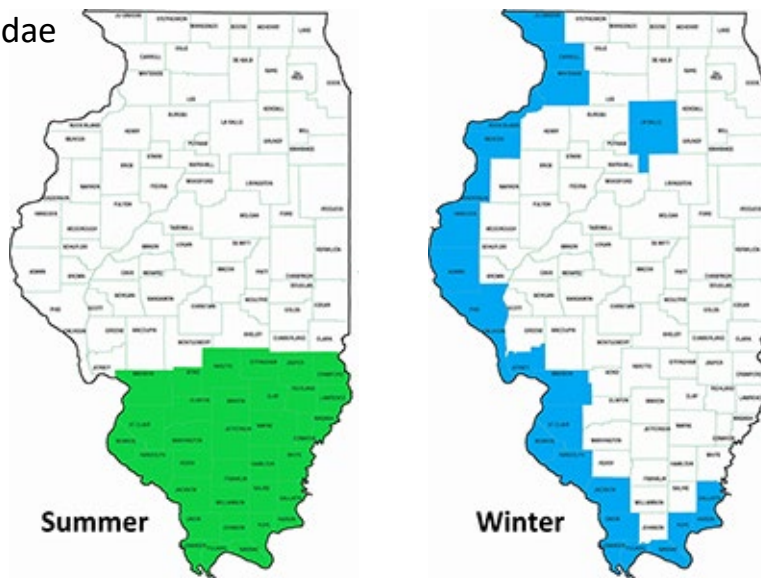

The Indiana bat is endangered in Illinois and is on the federal endangered species list for the United States. The destruction of cave habitats due to their collapse, commercialization, flooding and vandalism have decreased available wintering sites. The loss of aquatic habitats to agricultural uses, channelization of streams and urbanization is also a problem. Some Indiana bat deaths have been related to toxic insecticides that are ingested when the bats eat insects that were exposed to the chemicals.

TAXONOMY

Kingdom: Animalia

Phylum: Chordata

Class: Mammalia

Order: Chiroptera

Family: Vespertilionidae

ILLINOIS STATUS

state endangered, native

ILLINOIS RANGE