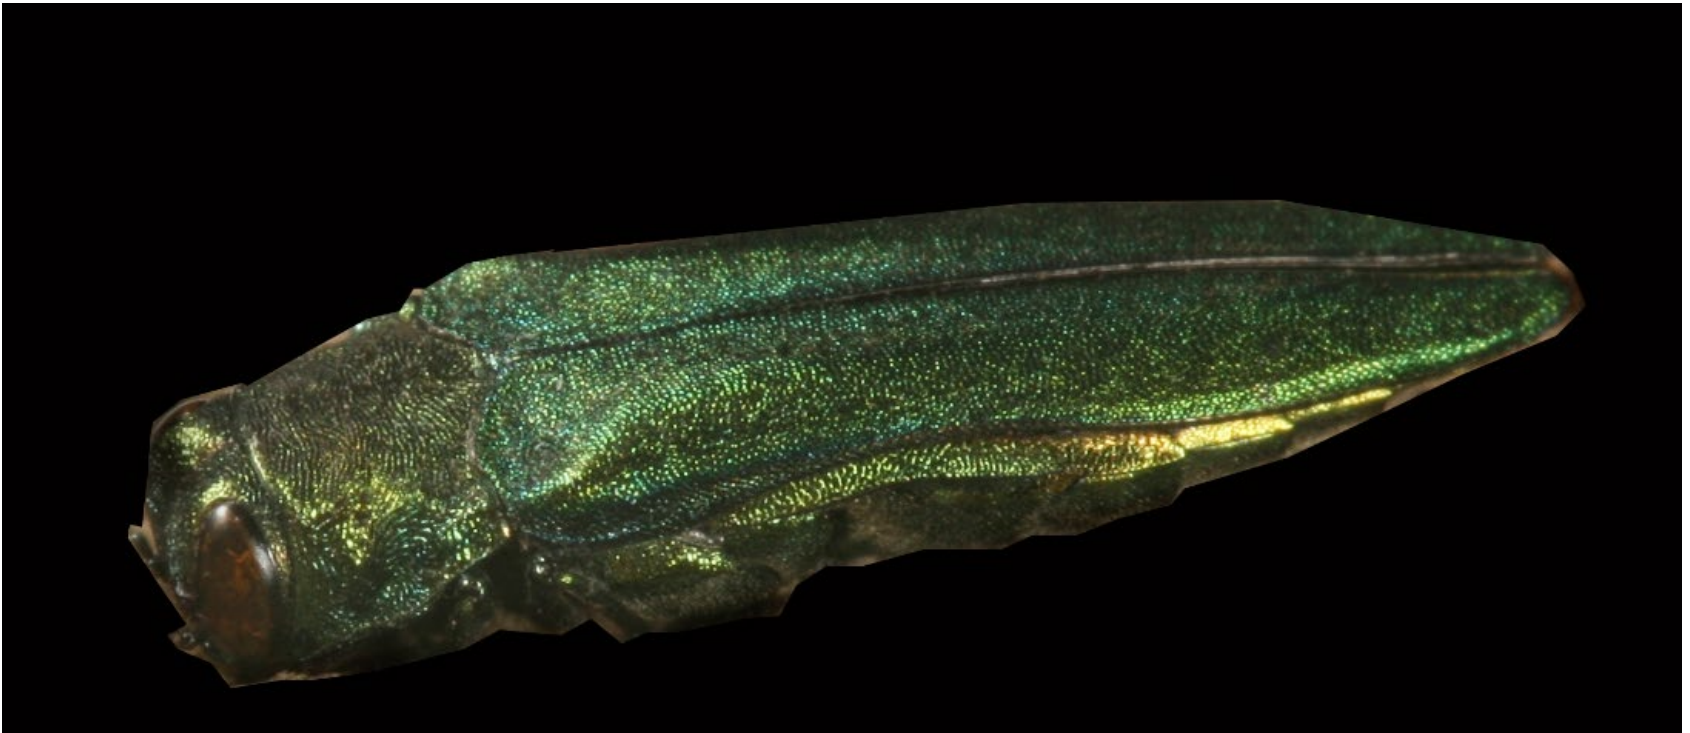

# curlyleaf pondweed

*Potamogeton crispus*

© Chris Evans, River to River Colorado Weed Management Association, Bugwood.org

# cutleaf teasel

*Dipsacus laciniatus* L.

Photo © Todd Pfeiffer, Klamath County Weed Control, Bugwood.org

# D-shaped hole made by emerald ash borer

# emerald ash borer

*Agrilus planipennis*