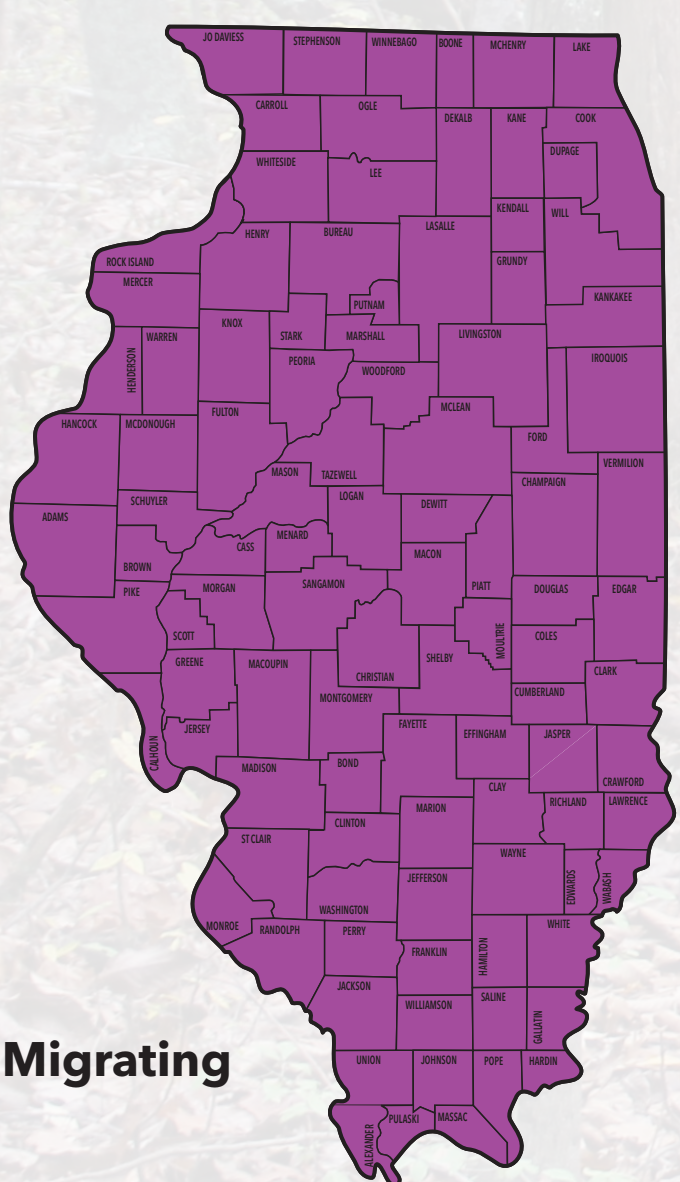

# Illinois Wood-warblers

## Tennessee warbler *Leiothlypis peregrina*

### FEATURES

The Tennessee warbler is about four and three-fourths inches long (tail tip to bill tip in preserved specimen). It has a white stripe over the eye and a relatively short tail. There are white feathers on the body below the tail feathers. The breeding male has gray head feathers and green-gray back feathers. The female and immature birds have green-brown feathers on the head and back with some yellow coloration on the belly feathers.

### BEHAVIORS

This species nests mainly in woodlands in Canada. Spring migrants begin arriving in Illinois in April. Fall migrants are seen in the state starting in July. The Tennessee warbler winters from Mexico to northern South America. It eats insects and fruits.