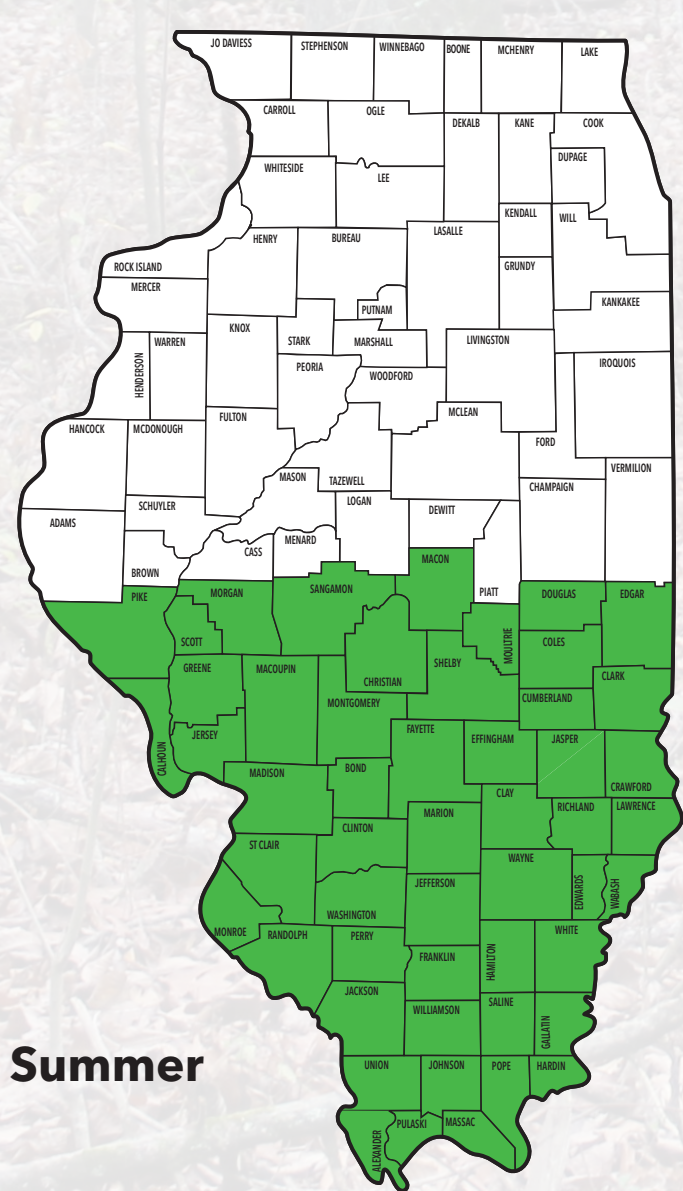

Illinois Wood-warblers

yellow-throated warbler *Setophaga dominica*

FEATURES

The yellow-throated warbler is five and one-half inches long (tail tip to bill tip in preserved specimen). It has gray feathers on the back, wings and top of the head. A white line is present over the eye, and there are white wing bars. There is a patch of black feathers on the cheek and black stripes on the sides of the belly near the wings.

BEHAVIORS

This species is associated with sycamores, pines and cypress trees. It stays very high in tall trees. Spring migrants start arriving in early April. Some of these birds nest in southern Illinois. The nest is placed high in a tree. Four eggs make a typical clutch. It overwinters from the southern United States through Costa Rica. Yellow-throated warblers eat insects and fruits.

Migrating

Summer