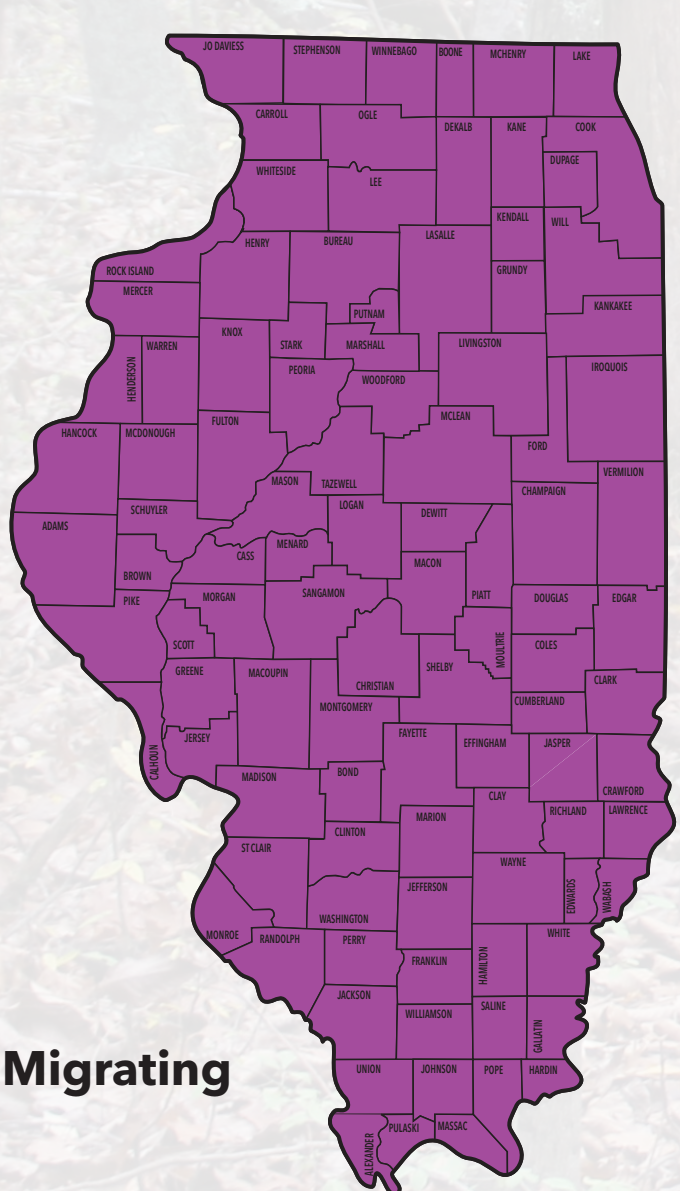

Illinois Wood-warblers

yellow-throated warbler *Setophaga dominica*

FEATURES

The yellow-throated warbler is five and one-half inches long (tail tip to bill tip in preserved specimen). It has gray feathers on the back, wings and top of the head. A white line is present over the eye, and there are white wing bars. There is a patch of black feathers on the cheek and black stripes on the sides of the belly near the wings.

BEHAVIORS

This species is associated with sycamores, pines and cypress trees. It stays very high in tall trees. Spring migrants start arriving in early April. Some of these birds nest in southern Illinois. The nest is placed high in a tree. Four eggs make a typical clutch. It overwinters from the southern United States through Costa Rica. Yellow-throated warblers eat insects and fruits.

Migrating

Summer