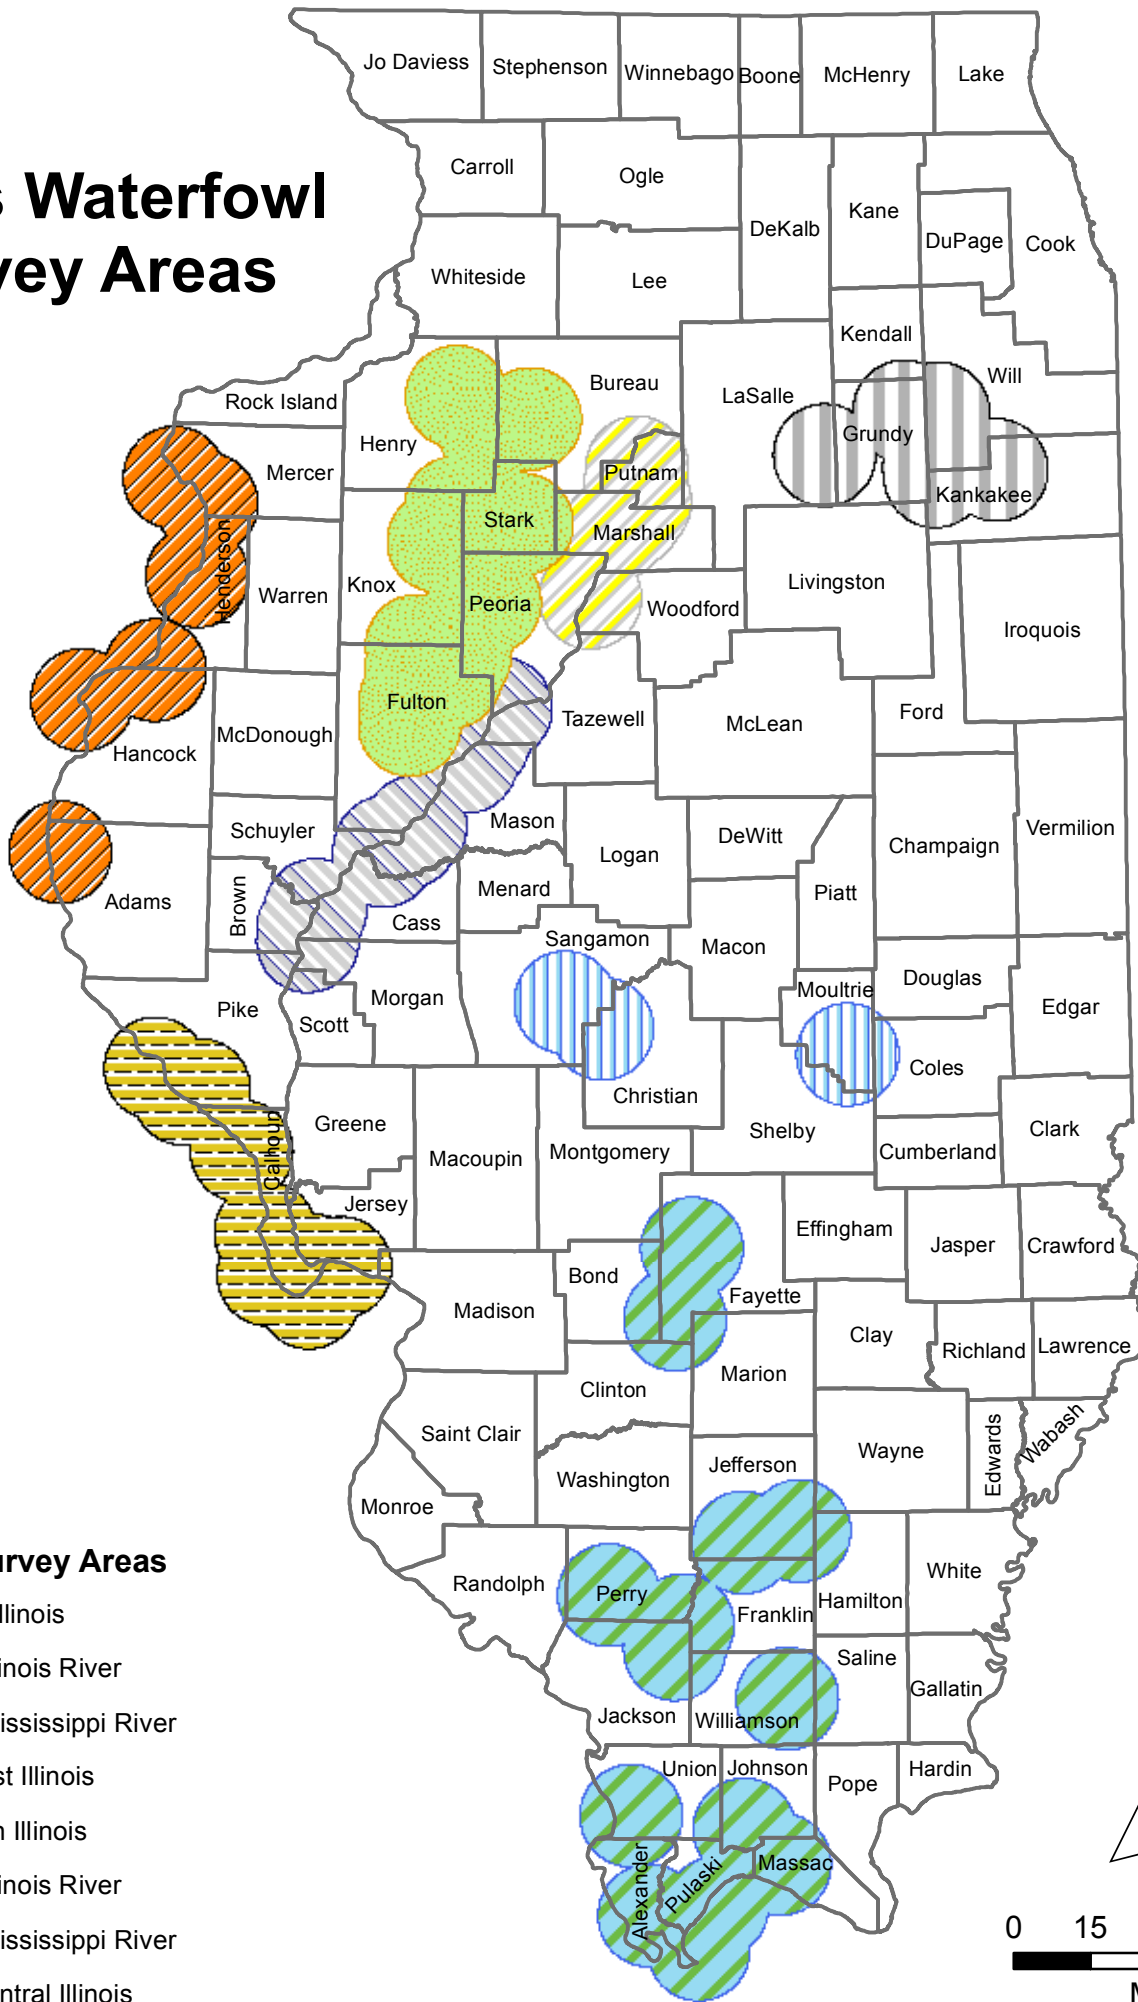

Illinois Waterfowl Survey Areas

Waterfowl Survey Areas

-  Central Illinois
-  Lower Illinois River
-  Lower Mississippi River
-  Northeast Illinois
-  Southern Illinois
-  Upper Illinois River
-  Upper Mississippi River
-  West Central Illinois