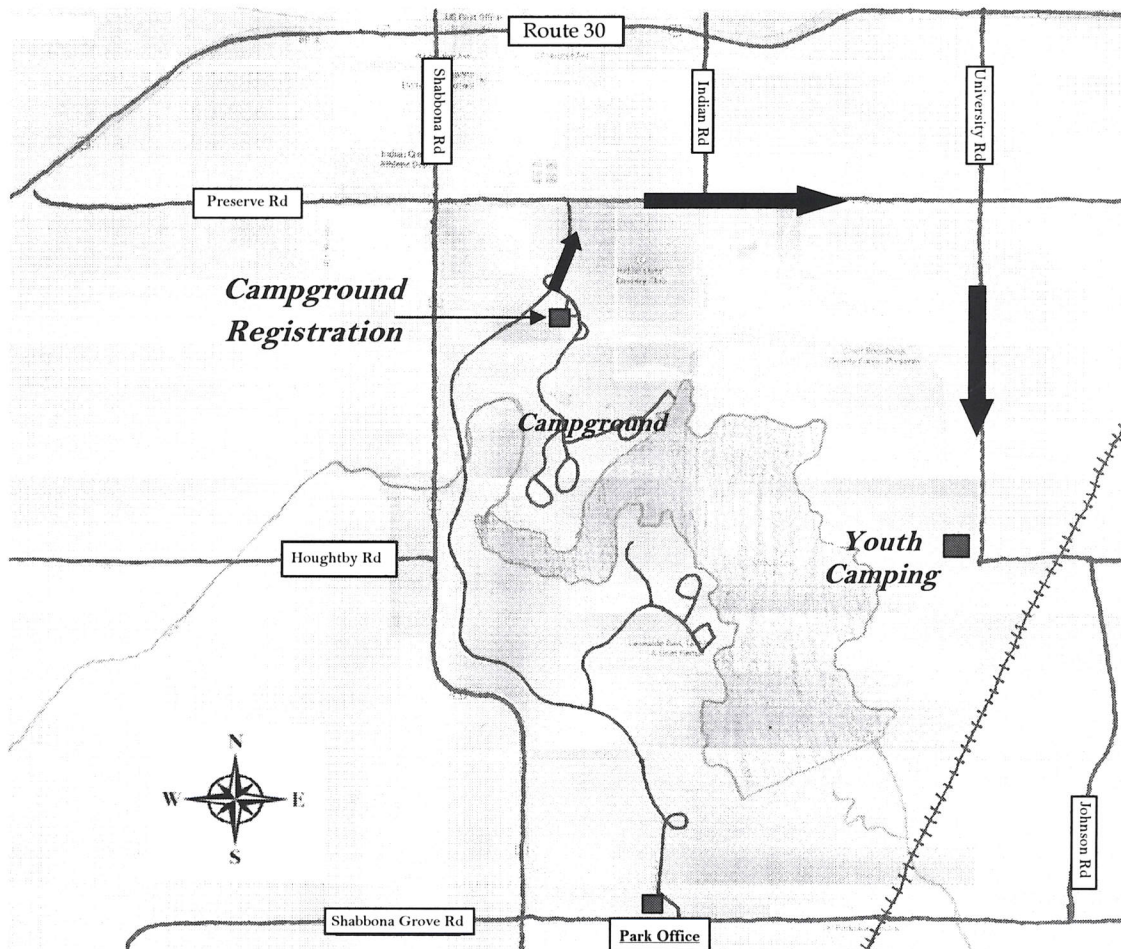

## Shabbona Lake State Park

### Campground Entrance

100 E. Preserve Rd.

Shabbona, IL 60550

From Route 30, turn south on Indian Rd., then east on Preserve Rd. Take Preserve Road to University Road, then turn right. Follow University for about a mile, when road turns to the left, the entrance to the youth area is on the right. You can also take University Rd. south from Route 30, but be aware it is a gravel road.