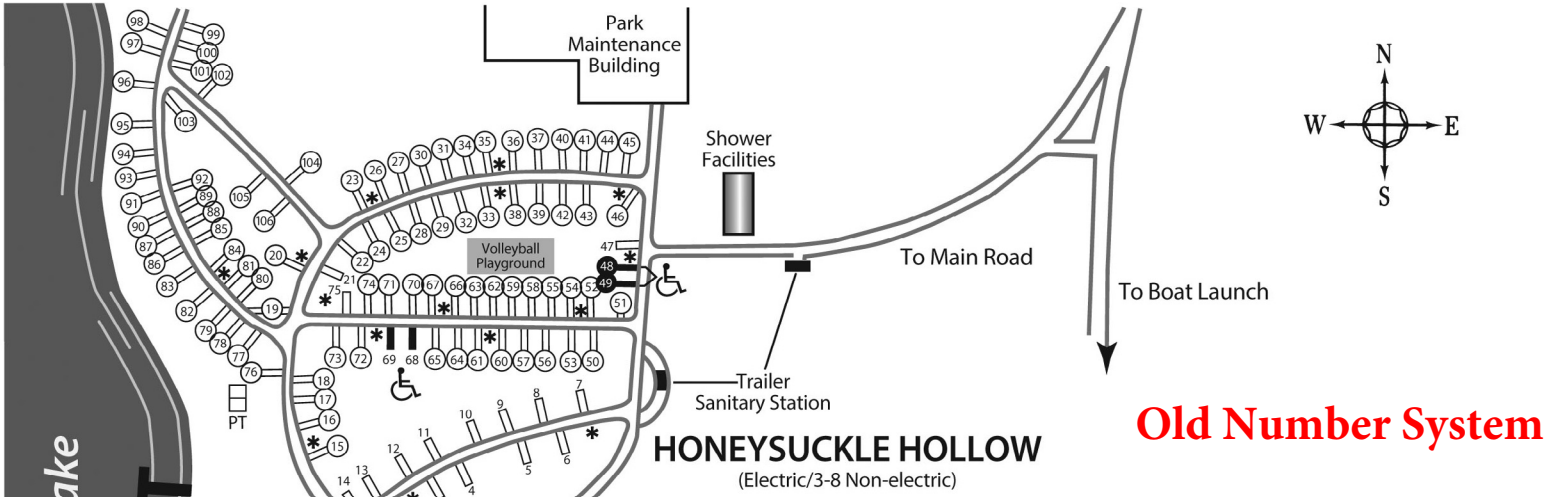

Chain O'Lakes State Park

Legend

- Handicap
- Water Hydrants
- Pit Toilets (PT)
- Fishing Piers
- Shower Facilities

NOTE: "①"- Reservable Campsites