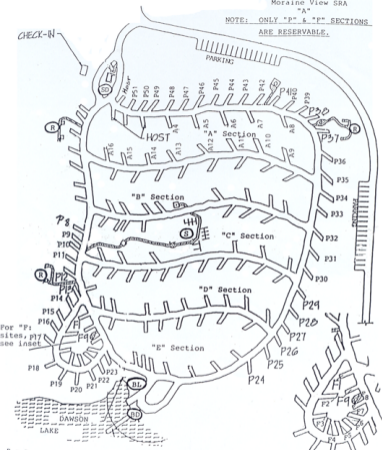

NOTE: ONLY "P" & "F" SECTIONS
ARE RESERVABLE.

CHECK-IN

For "P" sites, p17 see inset

- R = Restrooms
- S = Shower Bldg
- SD = Sanitary Dump
- BL = Boat Launch
- BD = Boat Dock

GANDER BAY TRAILER CAMP

SCALE 1" = 200'-0"