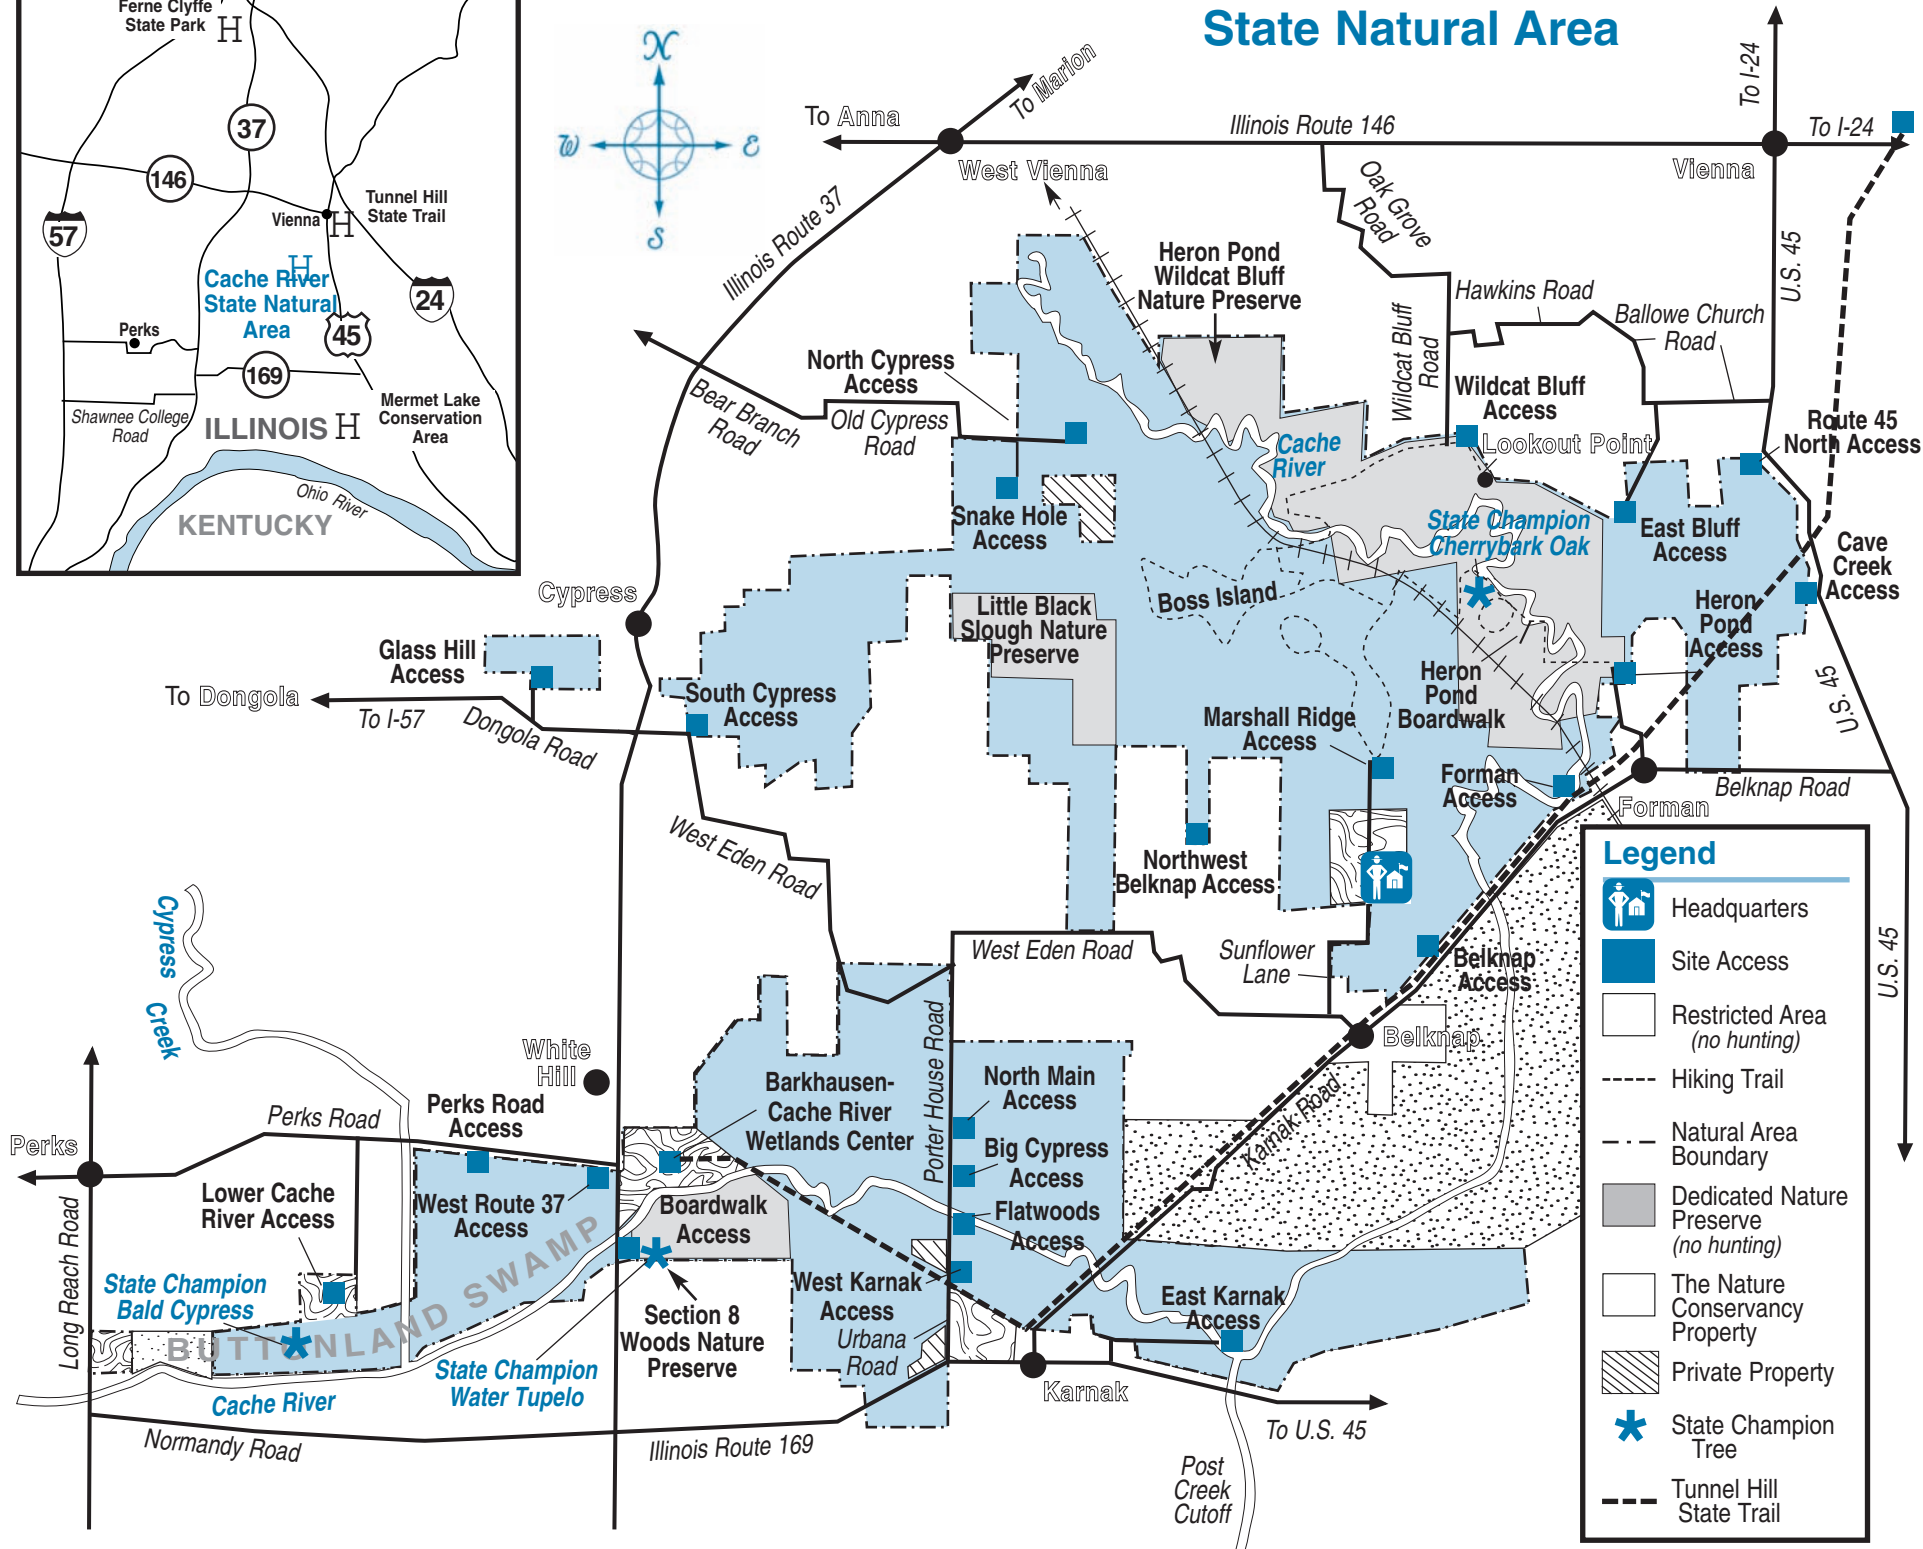

# Cache River State Natural Area

Legend	
	Headquarters
	Site Access
	Restricted Area (no hunting)
	Hiking Trail
	Natural Area Boundary
	Dedicated Nature Preserve (no hunting)
	The Nature Conservancy Property
	Private Property
	State Champion Tree
	Tunnel Hill State Trail