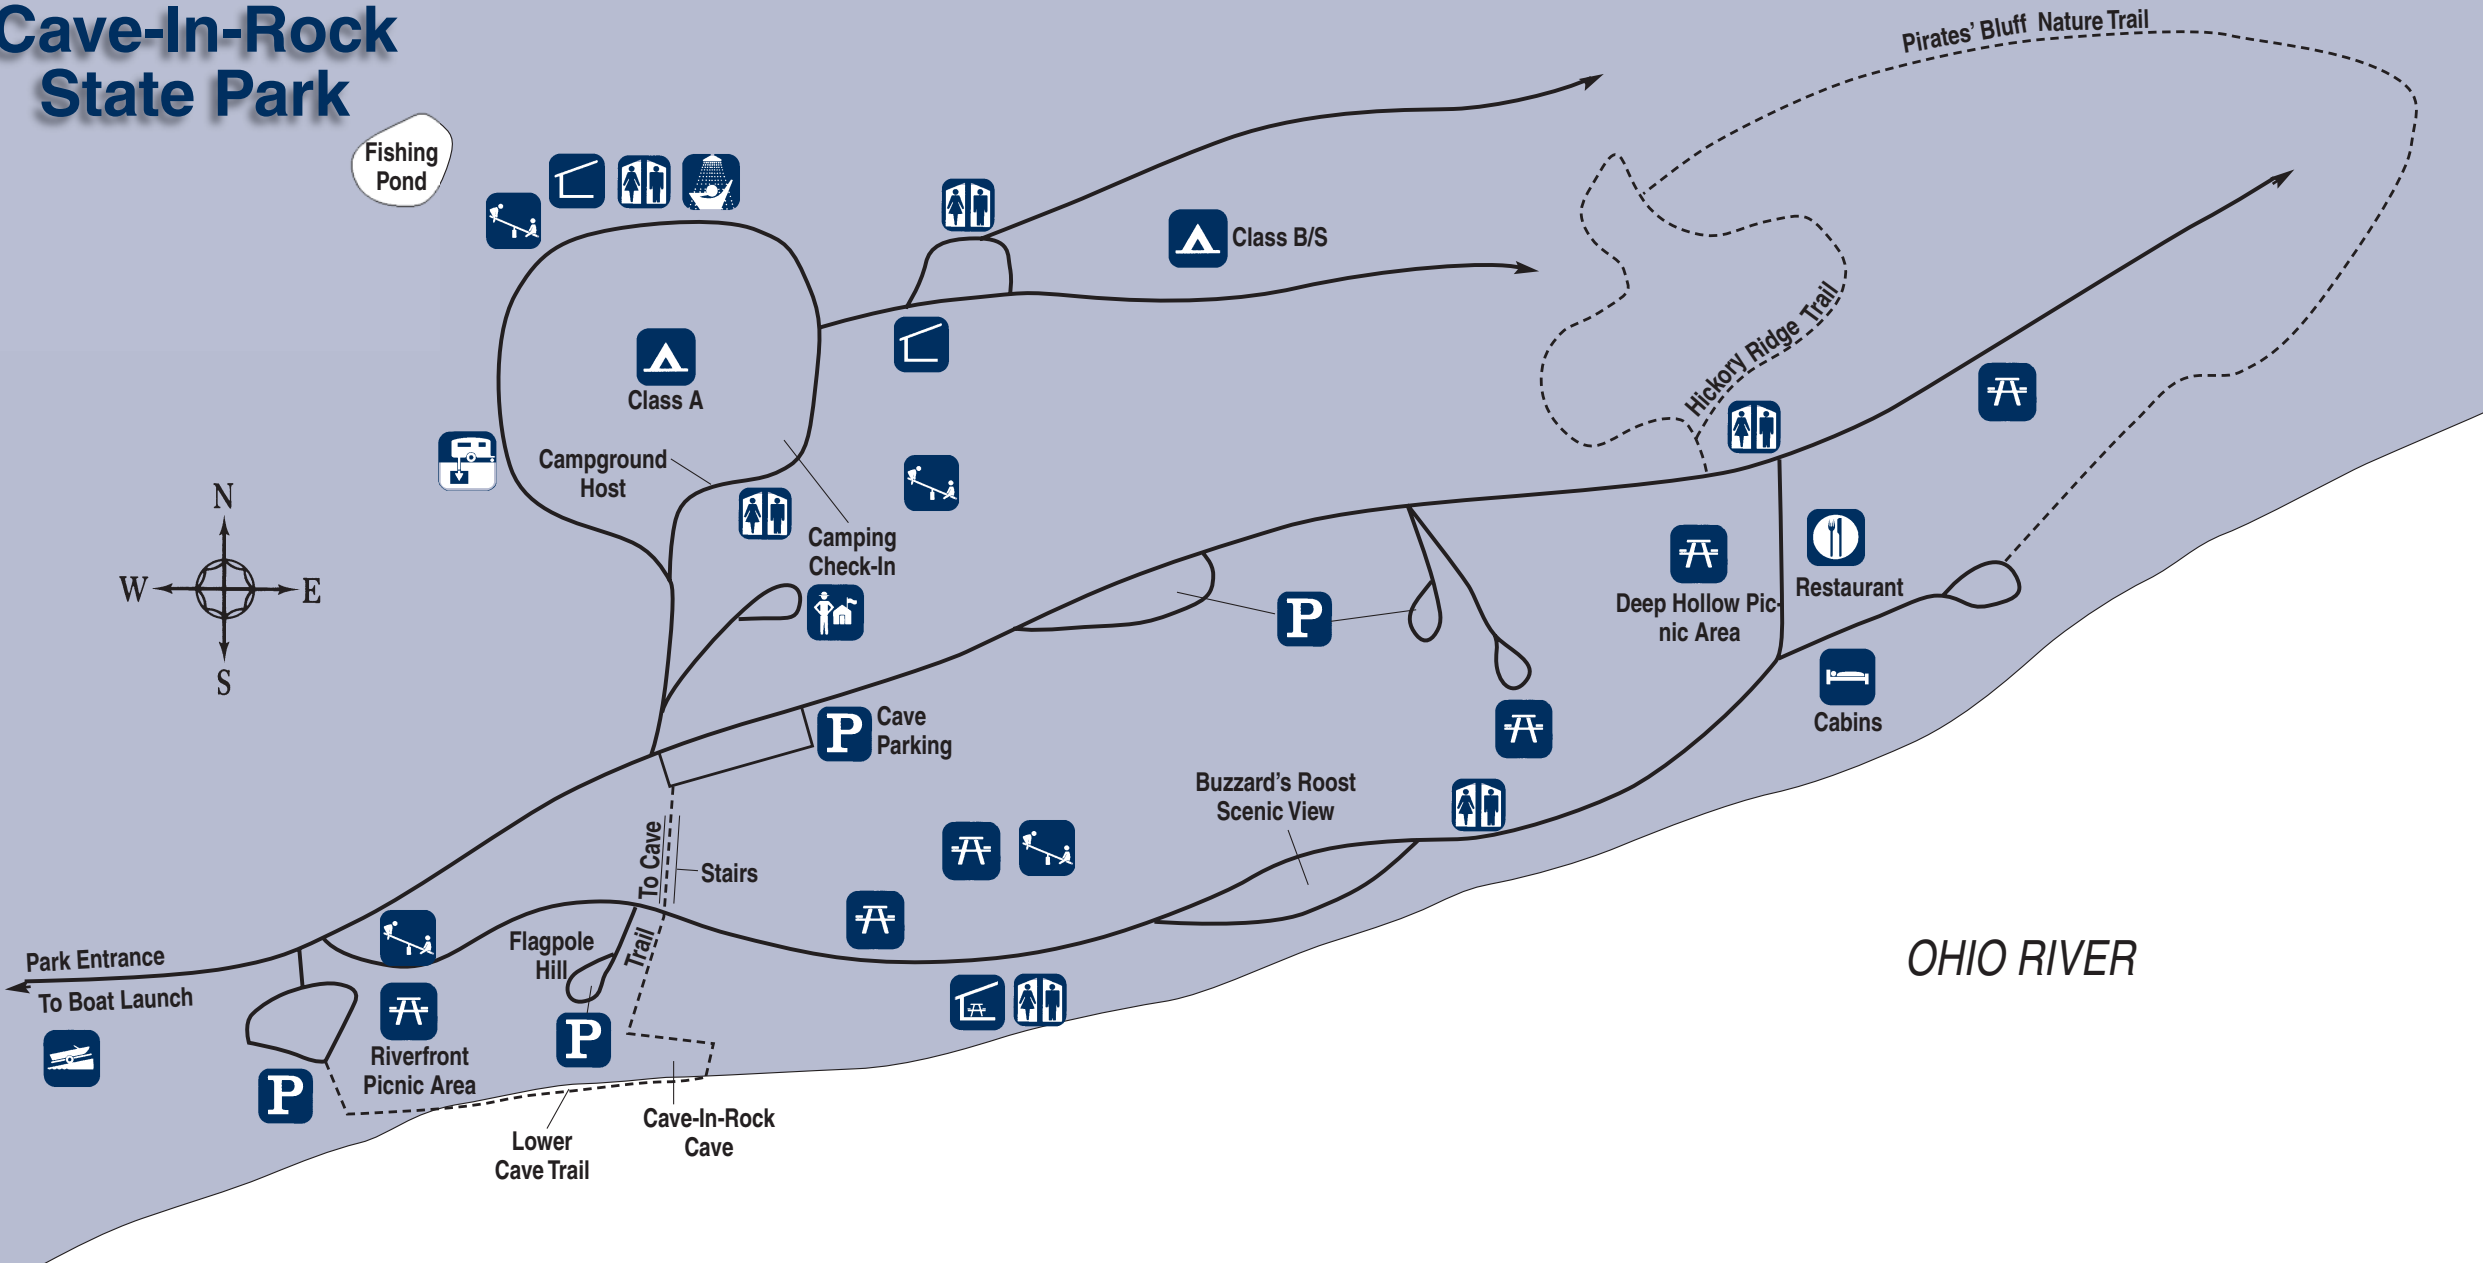

Cave-In-Rock State Park

Fishing Pond

Legend

- | | |
|----------------|--------------------------|
| Park Office | Restaurant & Concession |
| Trail | Restrooms |
| Parking | Shelter |
| Picnic Area | Boat Launch |
| Picnic Shelter | Playground |
| Cabins/Lodging | Showers |
| Campground | Sanitary Dumping Station |

OHIO RIVER