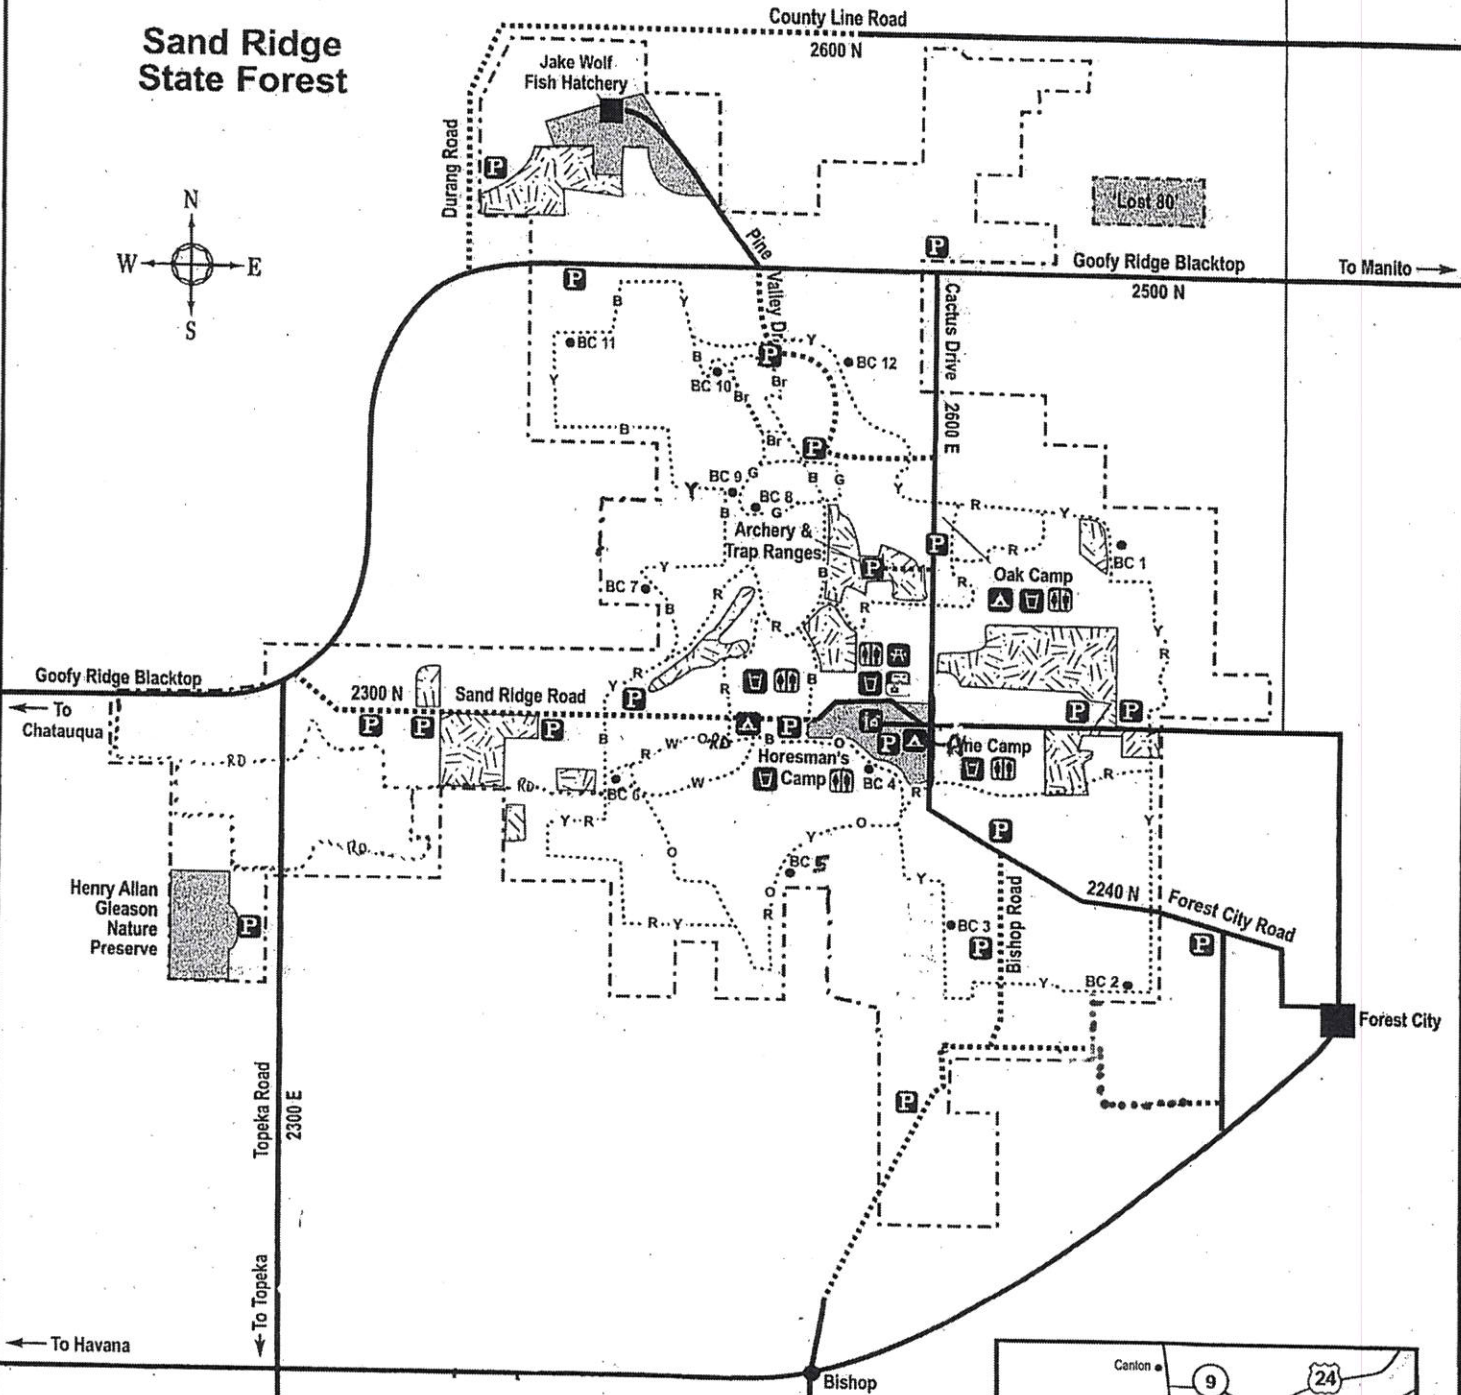

# Sand Ridge State Forest

**Legend**

Headquarters	Restrooms	Restricted Area	Game Fields
Park Boundary	Drinking Water	<b>Trails</b>	
Campground	Sanitary Dump Station	Y - Yellow Trail ..... 14.8 miles	
Parking	Asphalt Roads	R - Red Trail ..... 11 miles	
Picnic Area	Sand Roads	B - Blue Trail ..... 7.7 miles	
	Trails	O - Orange Trail ..... 5 miles	
		G - Green Trail ..... 1.75 miles	
		Br - Brown Trail ..... 2.15 miles	
		W - White Trail ..... 1.25 miles	
		RD - Red DIAMOND TRAIL ..... 5 miles	

2-17-17 JLM