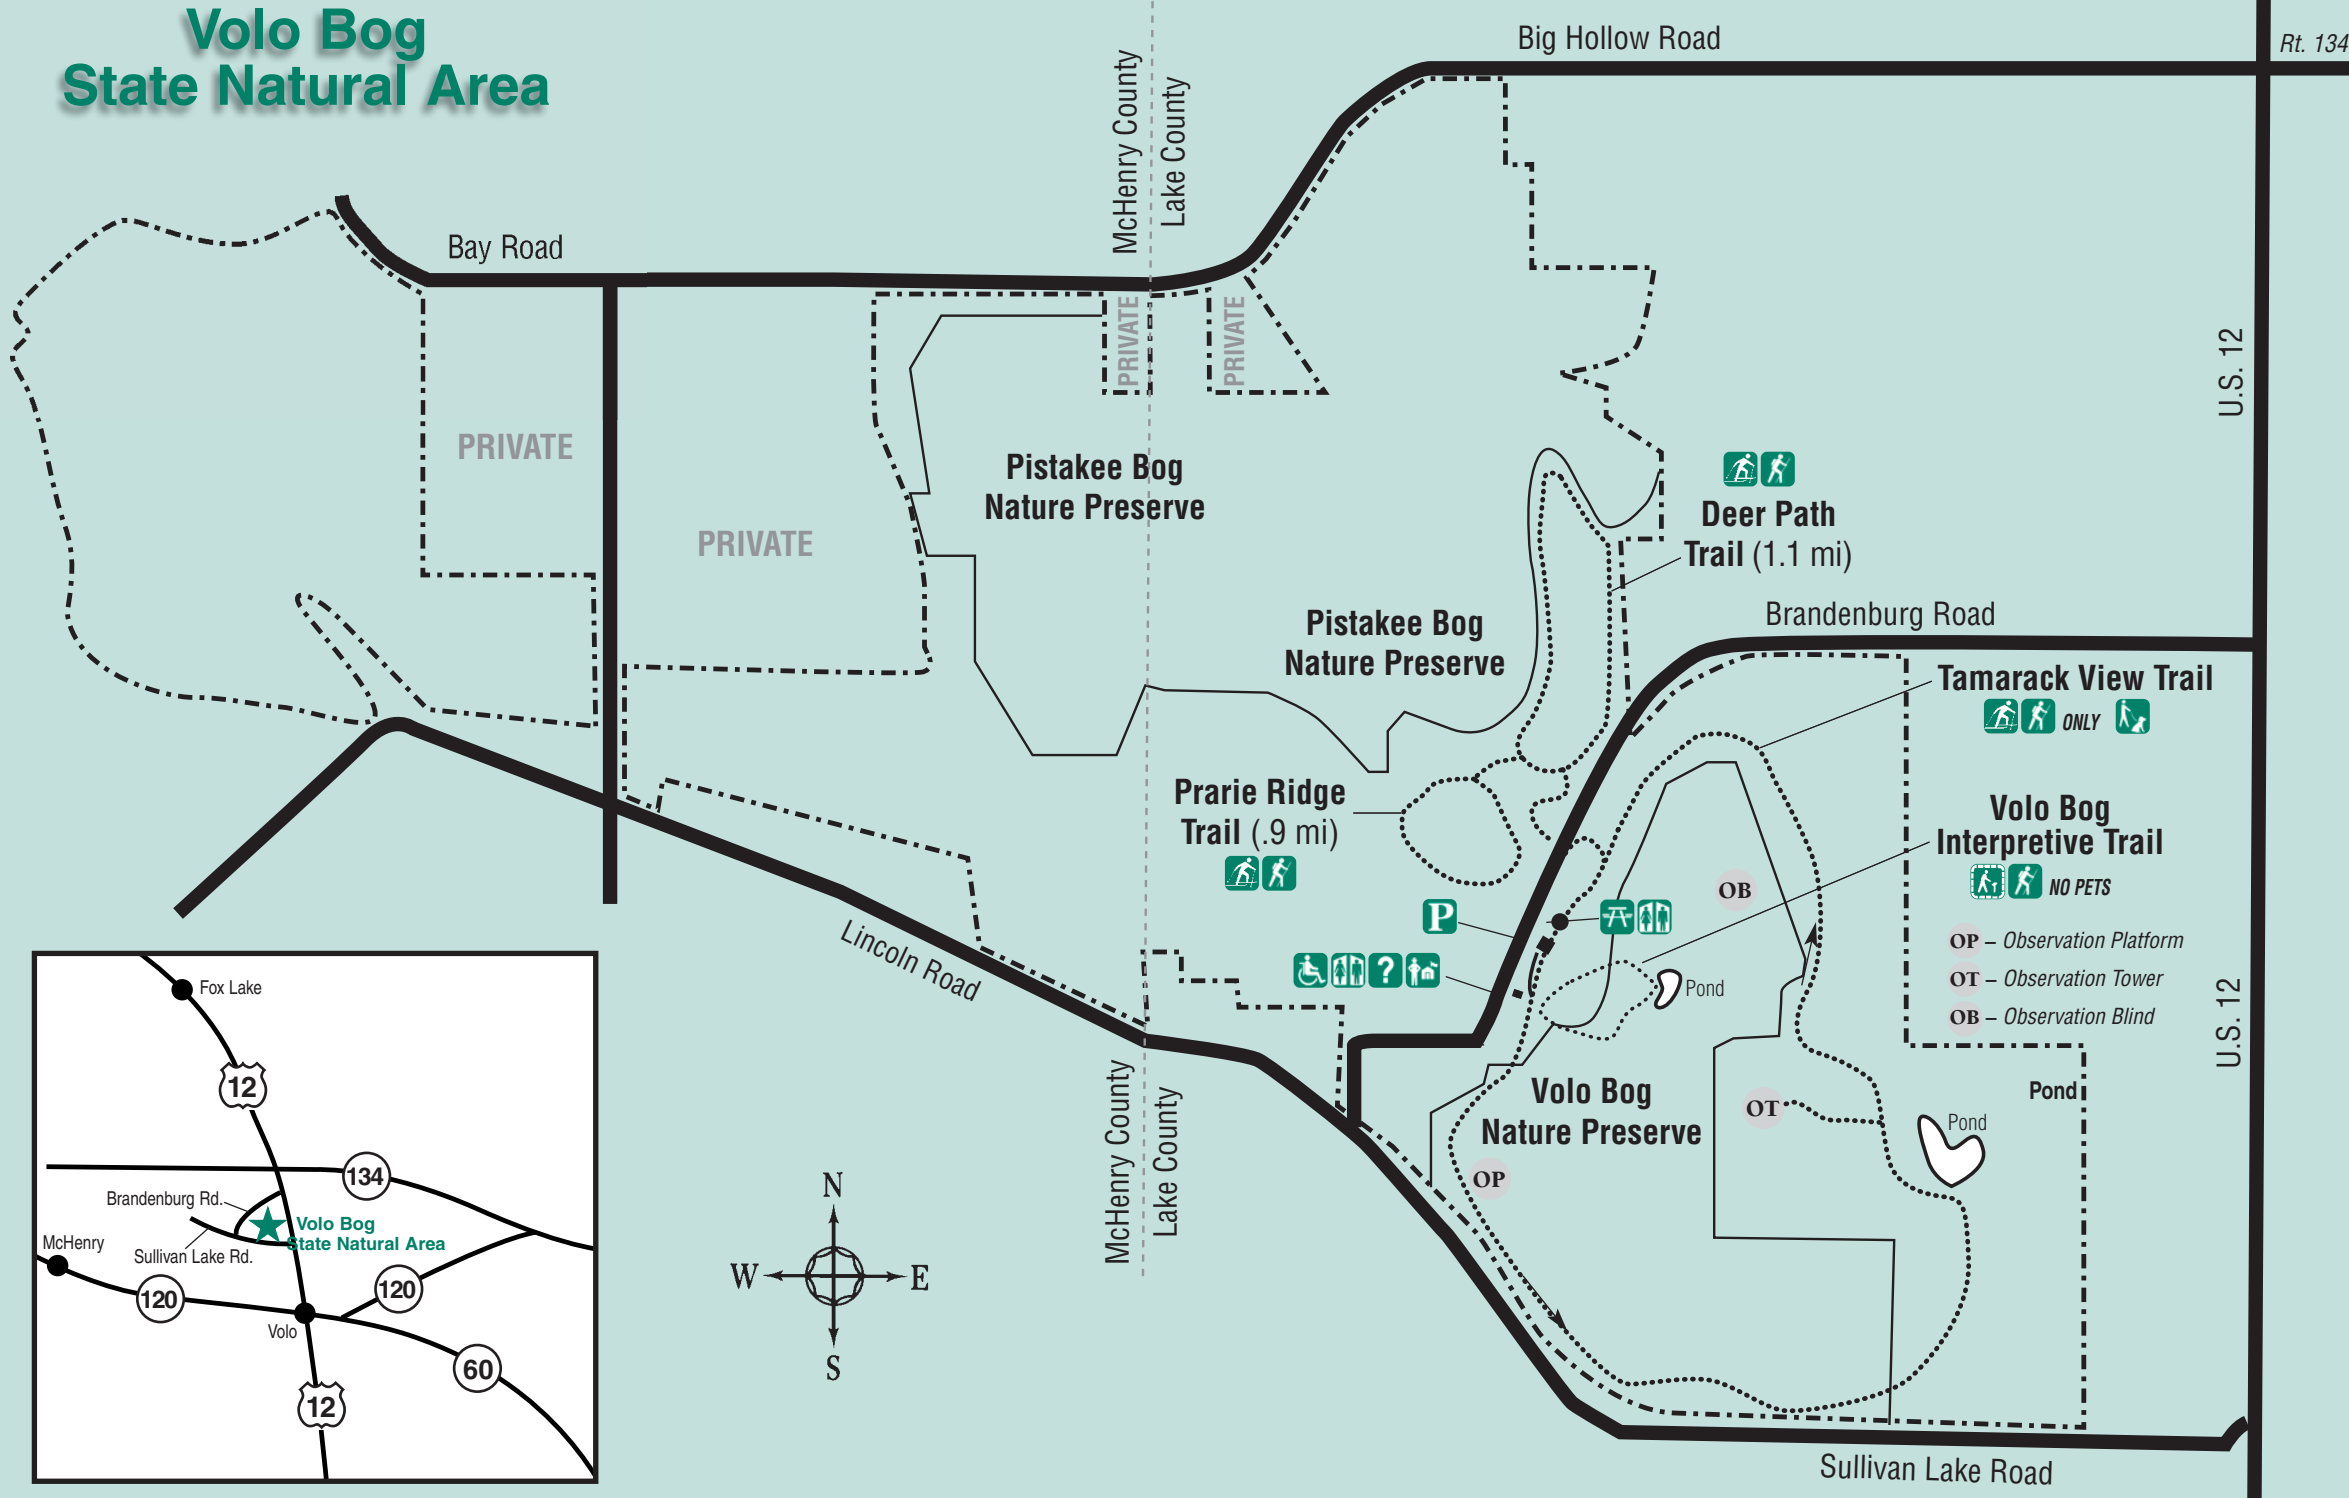

# Volo Bog State Natural Area

## Legend

- |                             |                      |                                  |                                       |
|-----------------------------|----------------------|----------------------------------|---------------------------------------|
| Park Offices/Visitor Center | Interpretive Center  | Hiking                           | Volo Bog Interpretive Trail (.5 Mile) |
| Park Boundary               | Interpretive Trail   | Dog Walk                         | Direction of X/C Skiing               |
| Restrooms                   | Picnic Area          | Tamarack View Trail (2.75 Miles) |                                       |
| Parking                     | Cross-Country Skiing |                                  |                                       |