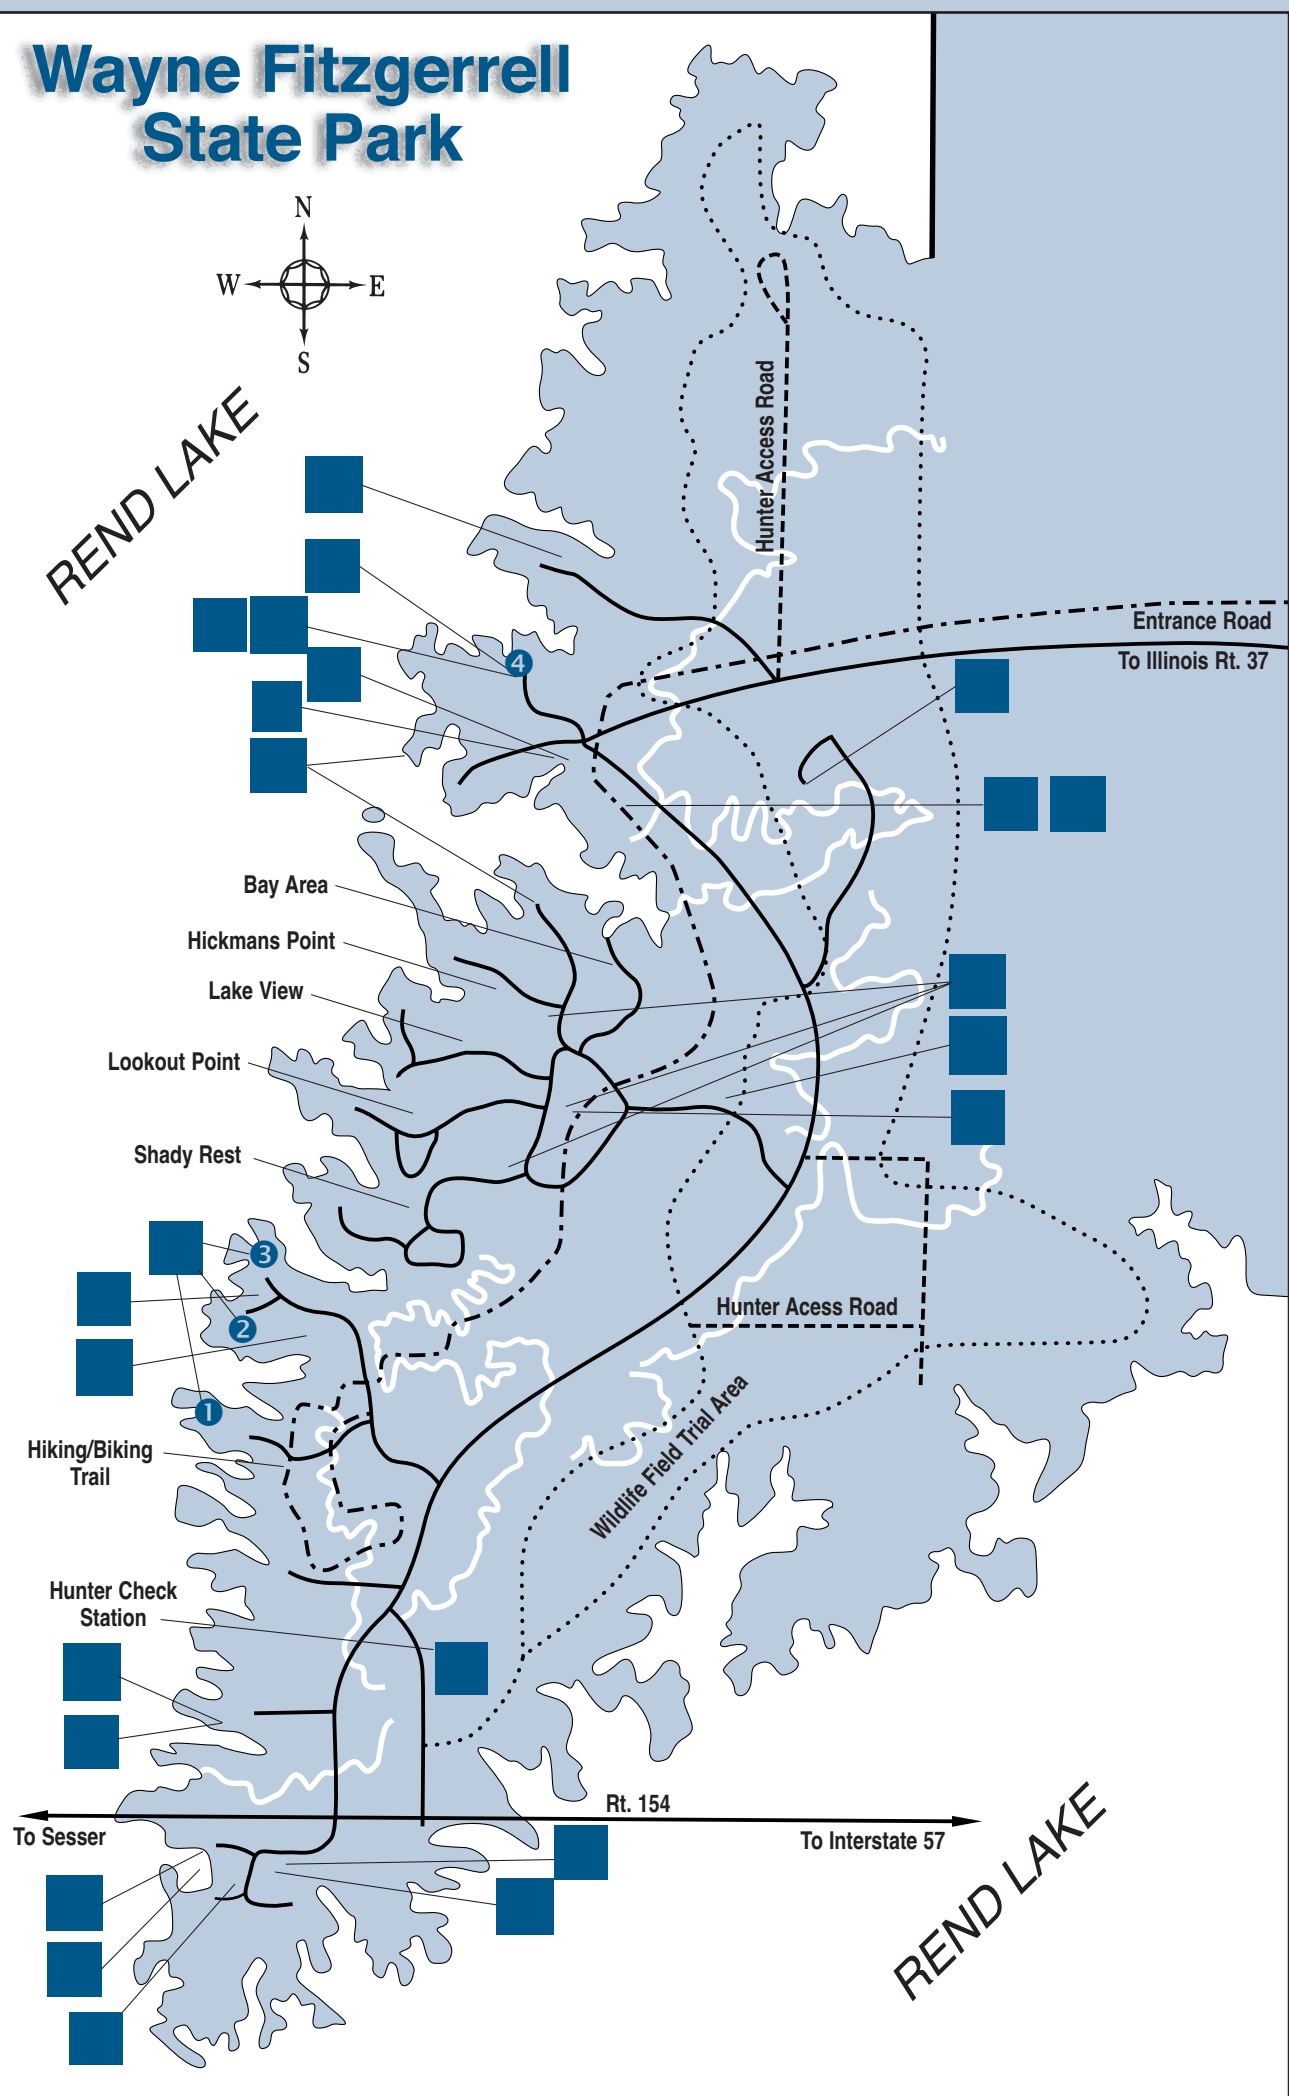

Wayne Fitzgerald State Park

REND LAKE

Legend

-  Campground
-  Hiking/Biking Trail
-  Horse Stable
-  Horse Trails
-  Hunter Access Road
-  Launching Ramp
-  Lodging
-  Park Office/Visitor Center
-  Picnic Area
-  Restaurant/Concession
-  Sailboat Harbor
-  Service Area
-  Shelter Locations
-  Shower Buildings
-  Trailer Sanitary Station